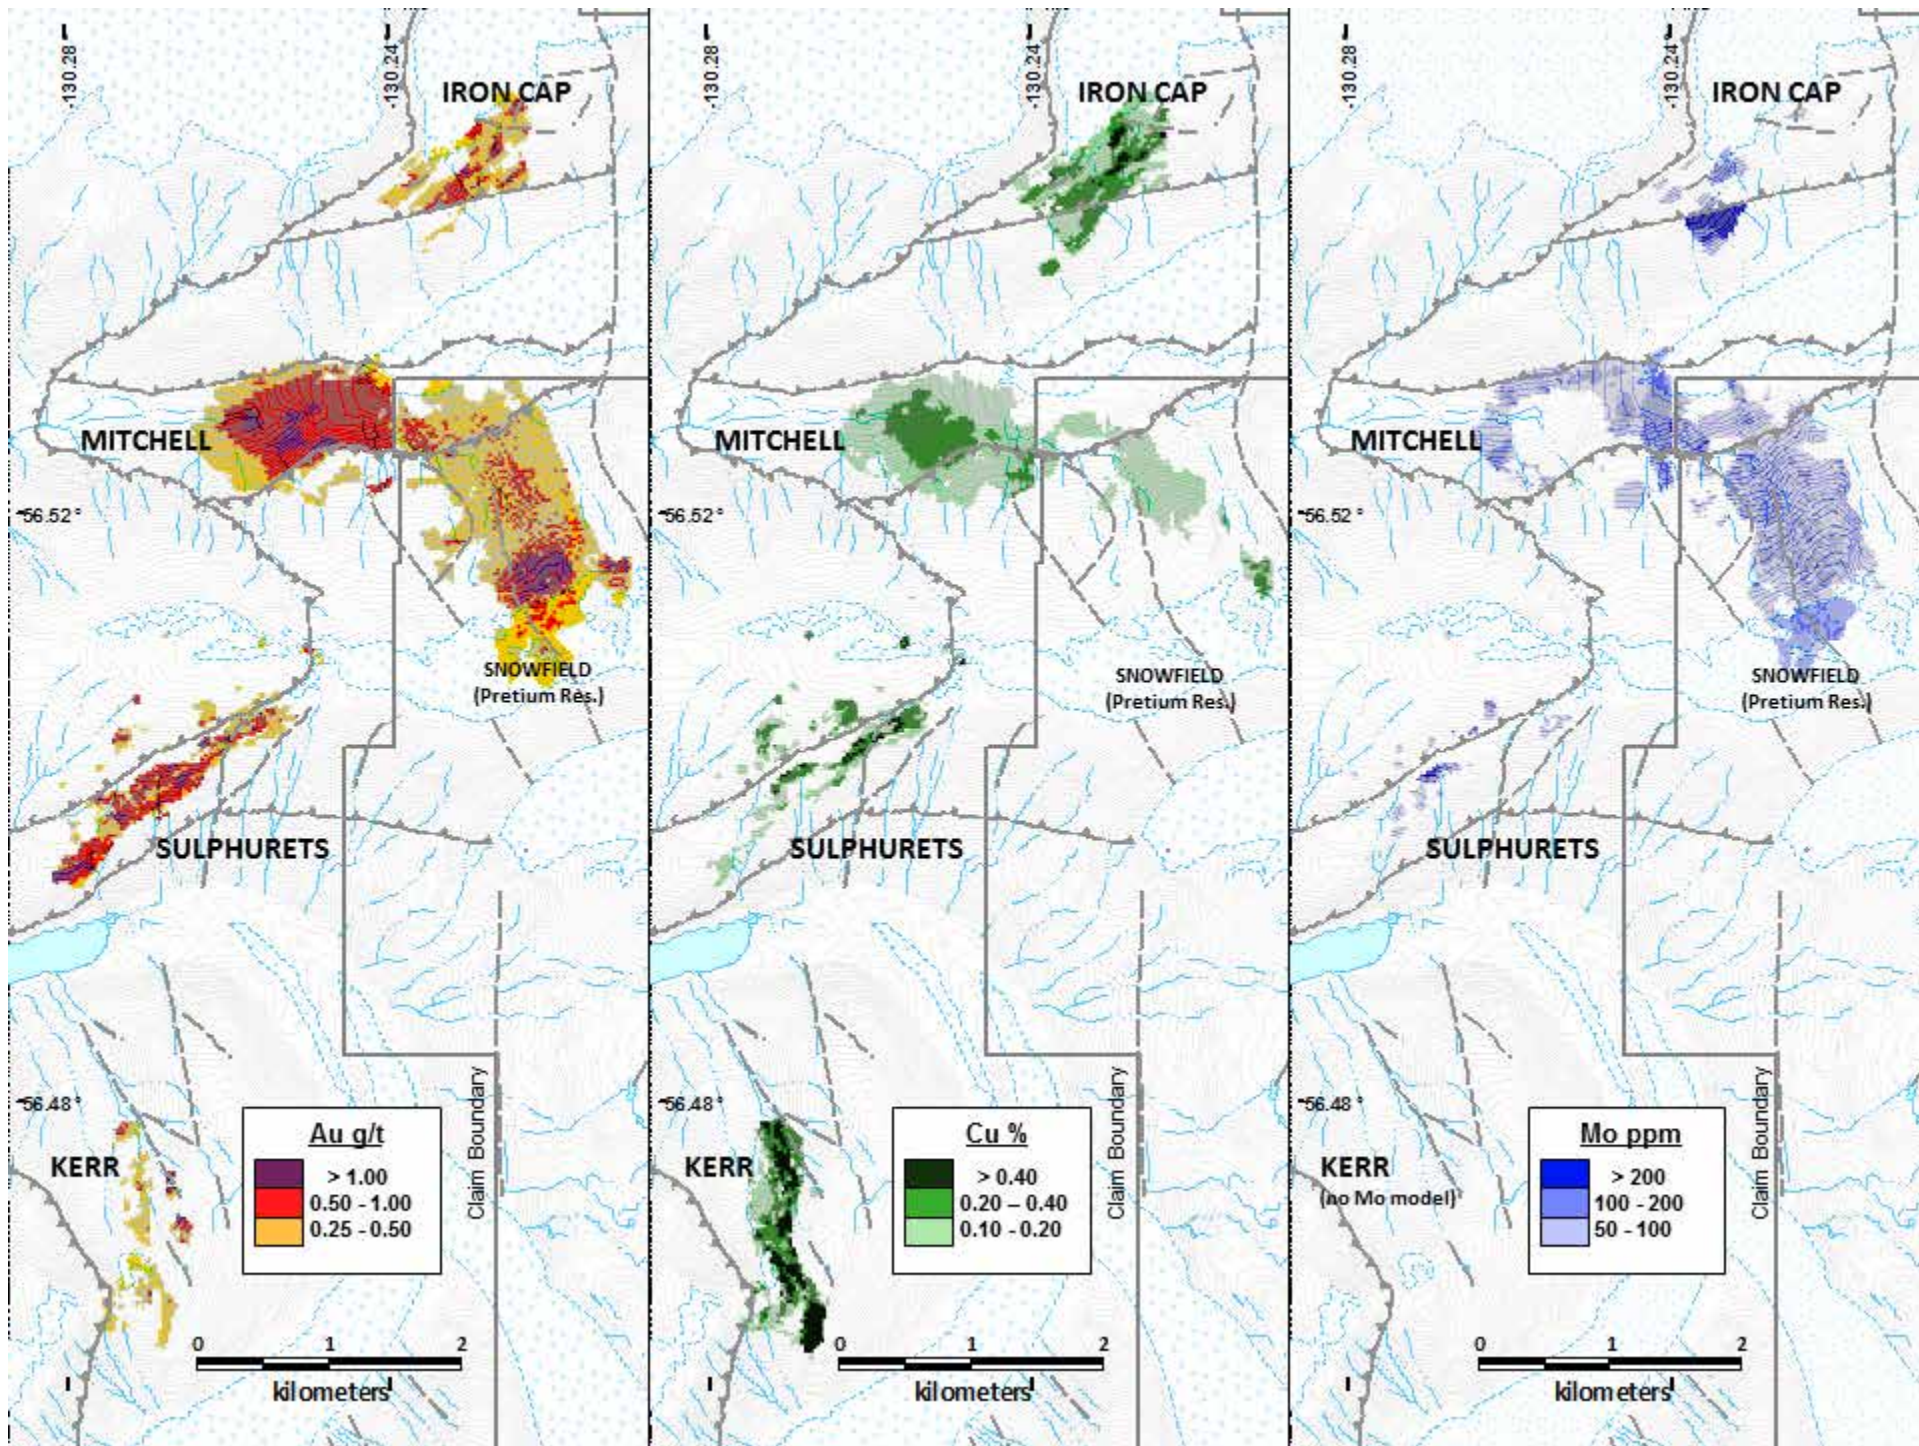

SEABRIDGE GOLD

IRON CAP ZONE

View Looking North

**SULPHURETS
THRUST FAULT**

**IRON CAP ZONE
> 1 g/t Au Eq. Limits**

Iron Cap Moly Zone

IRON CAP FAULT

SULPHURETS ZONE

View Looking North

SULPHURETS
THRUST FAULT

SULPHURETS ZONE
>1 g/t Au Eq. Limits

CONCEPTUAL
PIT BOUNDARY

MITCHELL ZONE

View Looking East

KERR ZONE

View Looking South

KERR ZONE
>1 g/t Au Eq.
Limits

CONCEPTUAL
PIT BOUNDARY

Copper Precipitates on Recently Glaciated Surface at Mitchell Zone

KSM Metal Zoning in Plan View