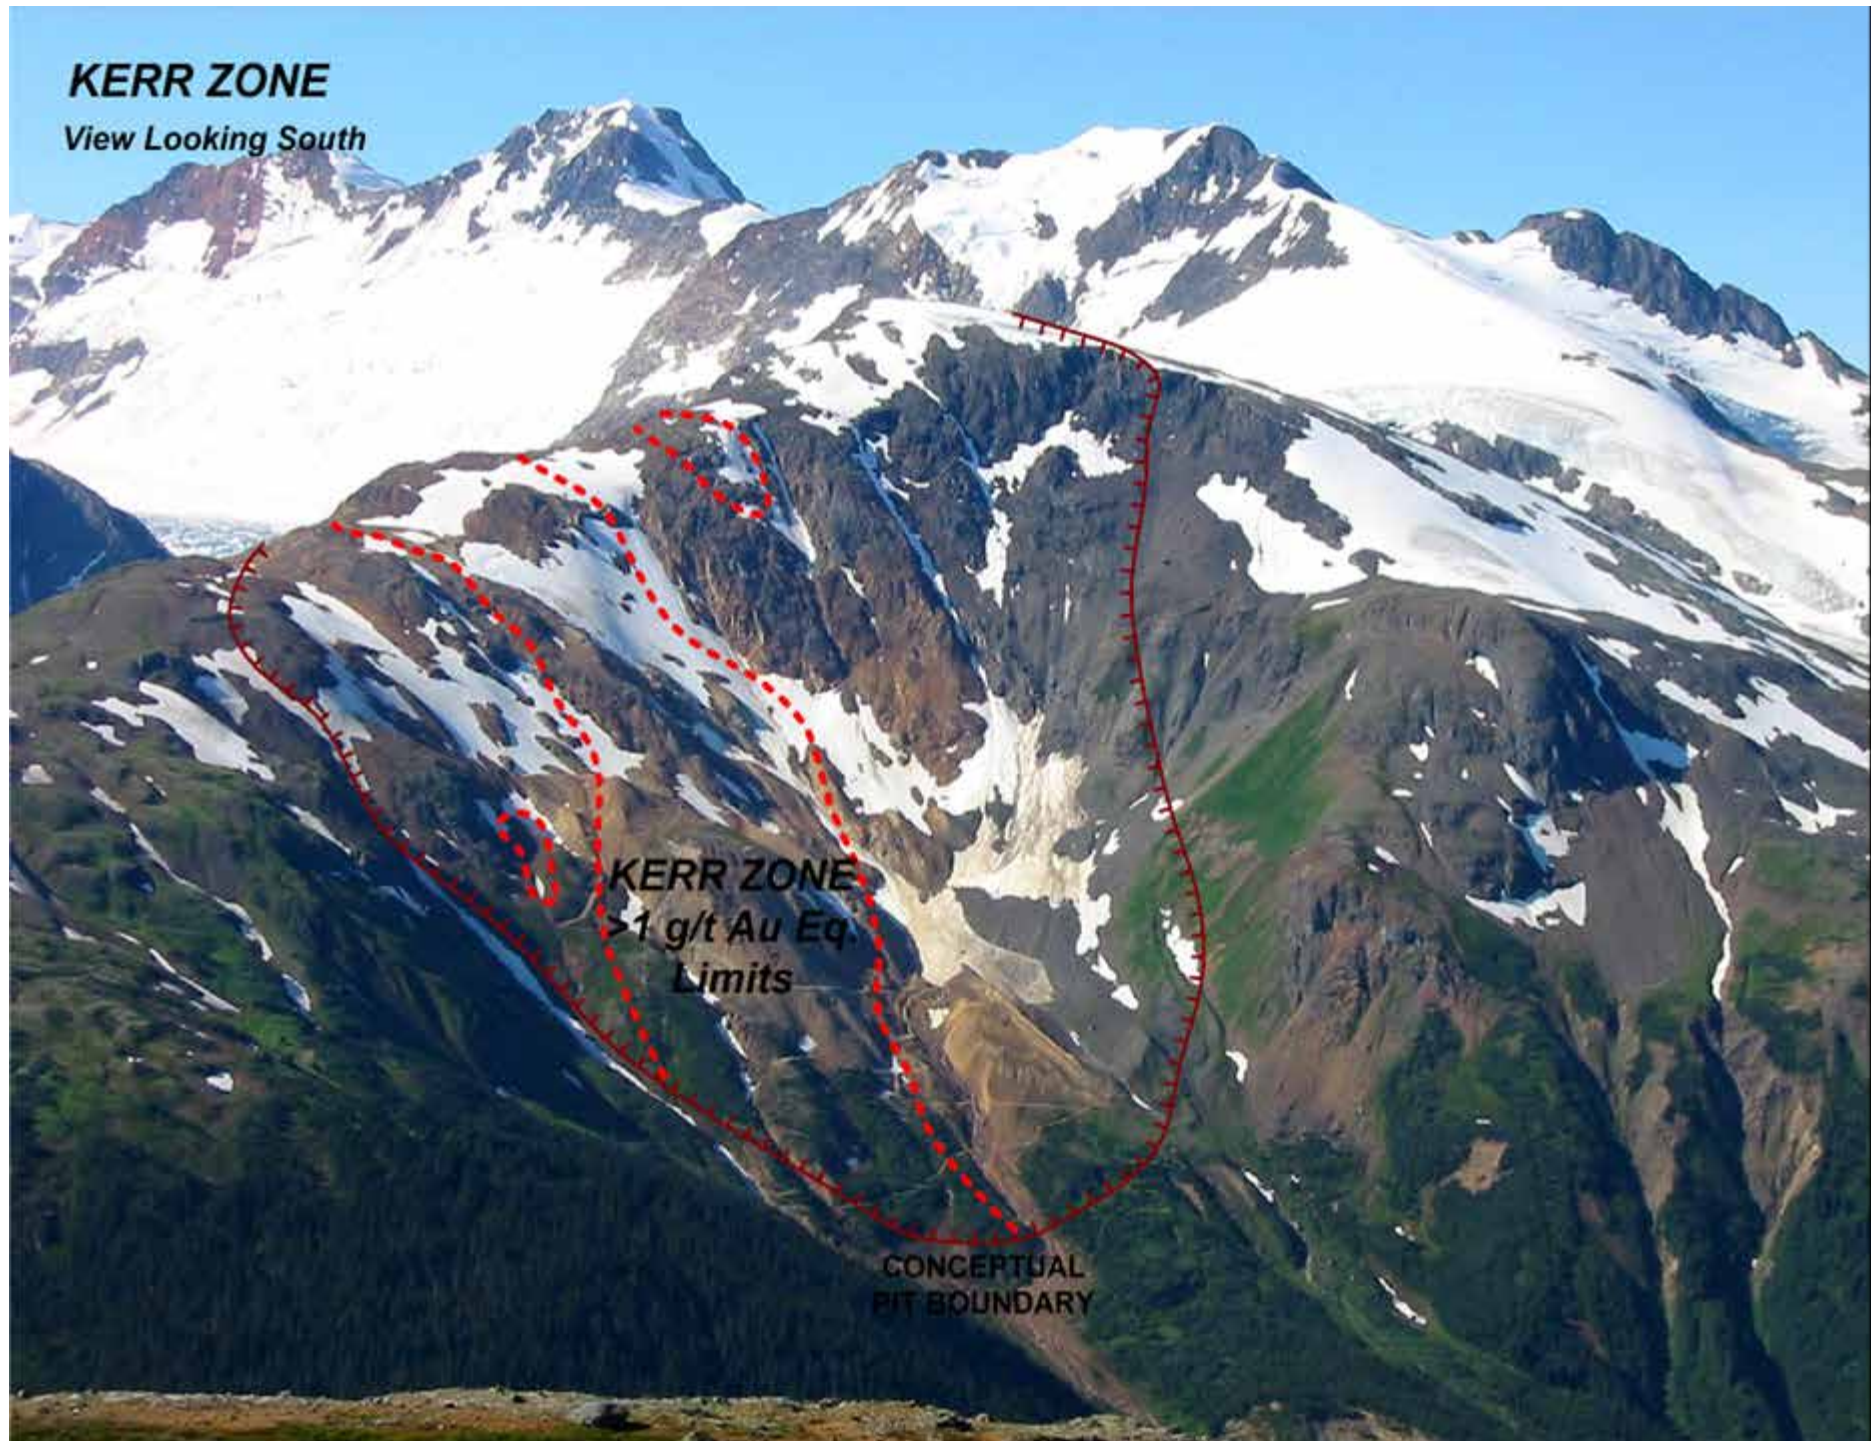

SEABRIDGE GOLD

IRON CAP ZONE

View Looking North

**SULPHURETS
THRUST FAULT**

**IRON CAP ZONE
> 1 g/t Au Eq. Limits**

Iron Cap Moly Zone

IRON CAP FAULT

SULPHURETS ZONE

View Looking North

SULPHURETS
THRUST FAULT

SULPHURETS ZONE
>1 g/t Au Eq. Limits

CONCEPTUAL
PIT BOUNDARY

MITCHELL ZONE

View Looking East

KERR ZONE

View Looking South

KERR ZONE
>1 g/t Au Eq.
Limits

CONCEPTUAL
PIT BOUNDARY

Copper Precipitates on Recently Glaciated Surface at Mitchell Zone

KSM Metal Zoning in Plan View