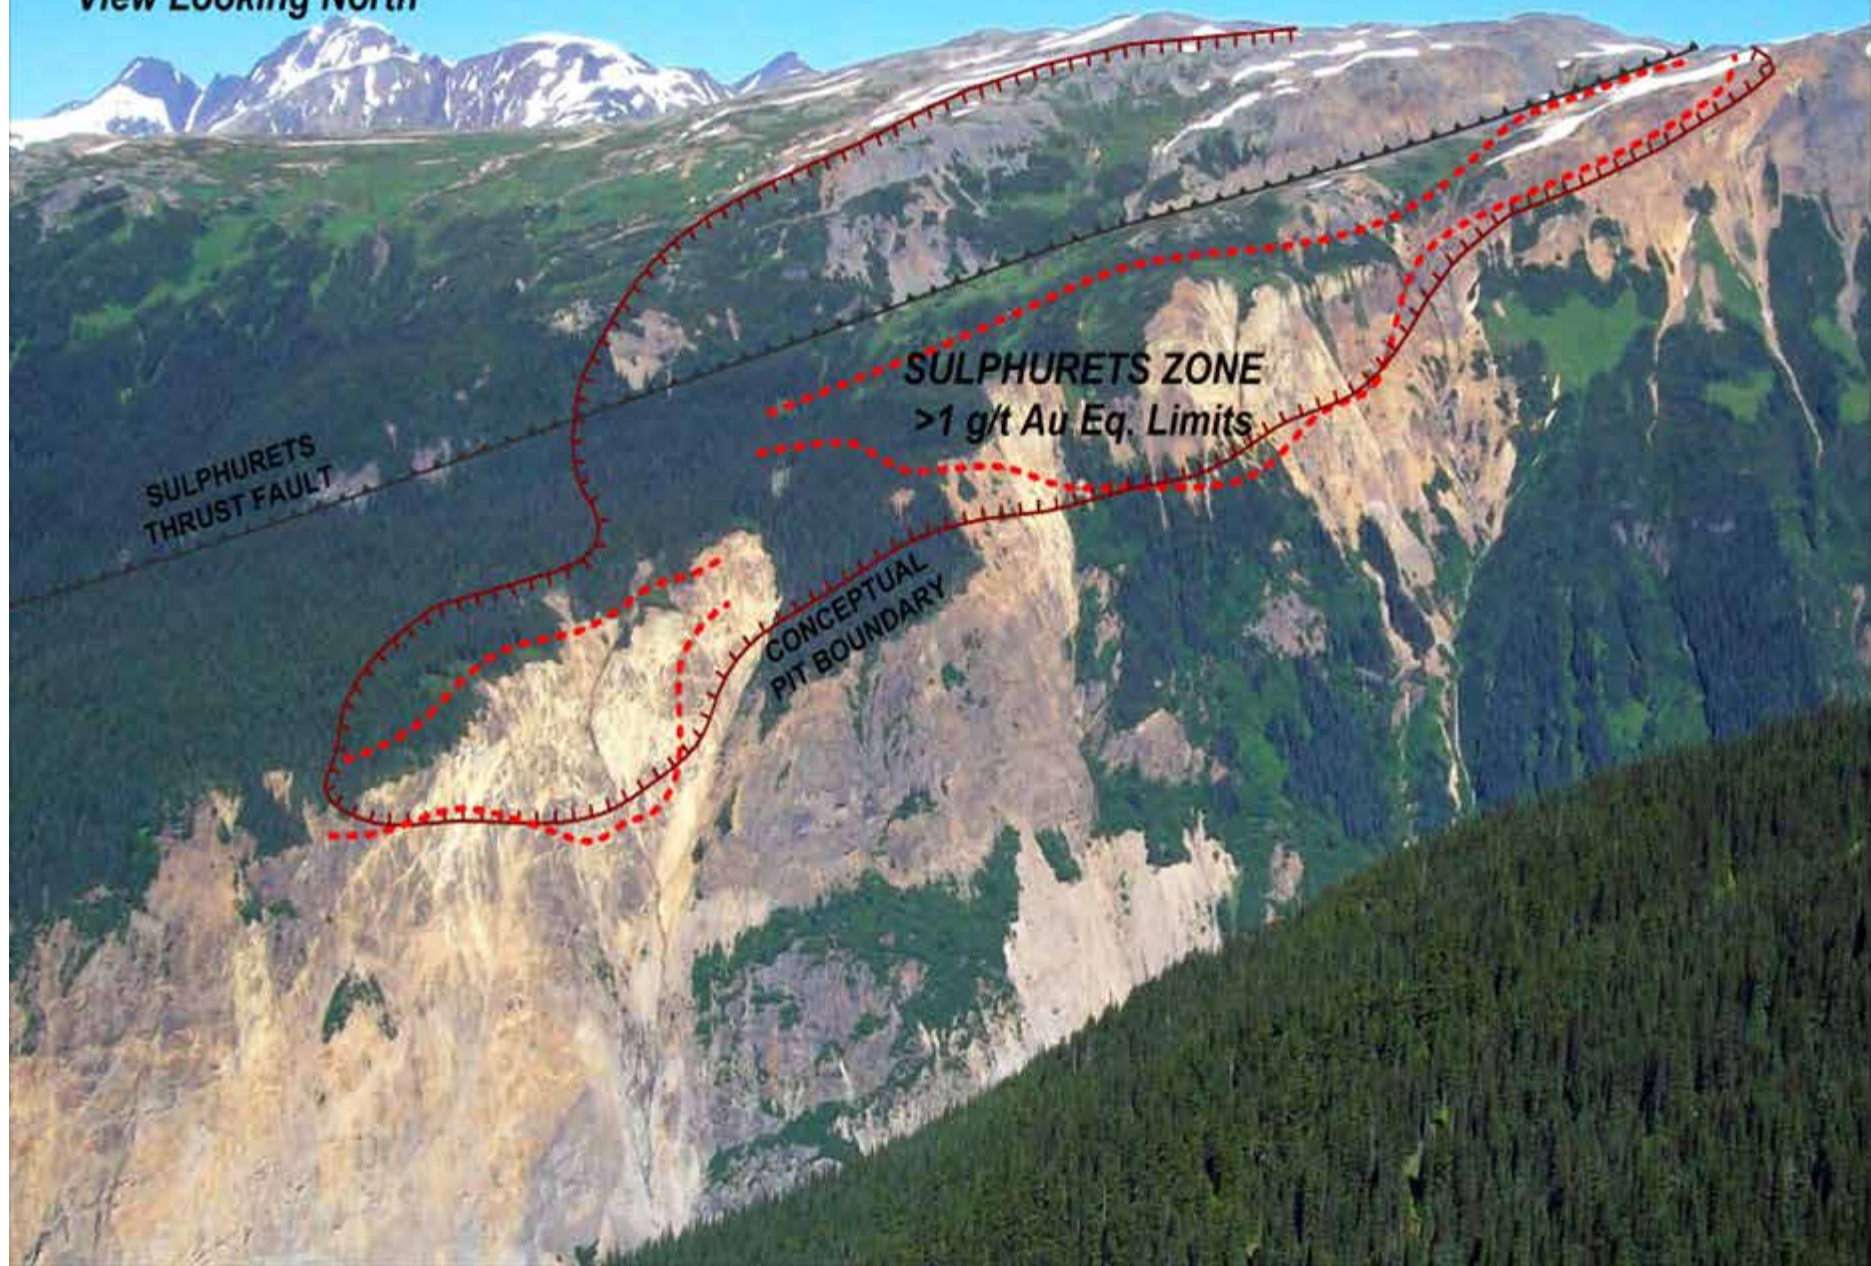

SEABRIDGE GOLD

IRON CAP ZONE

View Looking North

**SULPHURETS
THRUST FAULT**

**IRON CAP ZONE
> 1 g/t Au Eq. Limits**

Iron Cap Moly Zone

IRON CAP FAULT

SULPHURETS ZONE

View Looking North

SULPHURETS
THRUST FAULT

SULPHURETS ZONE
>1 g/t Au Eq. Limits

CONCEPTUAL
PIT BOUNDARY

MITCHELL ZONE

View Looking East

KERR ZONE

View Looking South

KERR ZONE
>1 g/t Au Eq.
Limits

CONCEPTUAL
PIT BOUNDARY

Copper Precipitates on Recently Glaciated Surface at Mitchell Zone

KSM Metal Zoning in Plan View