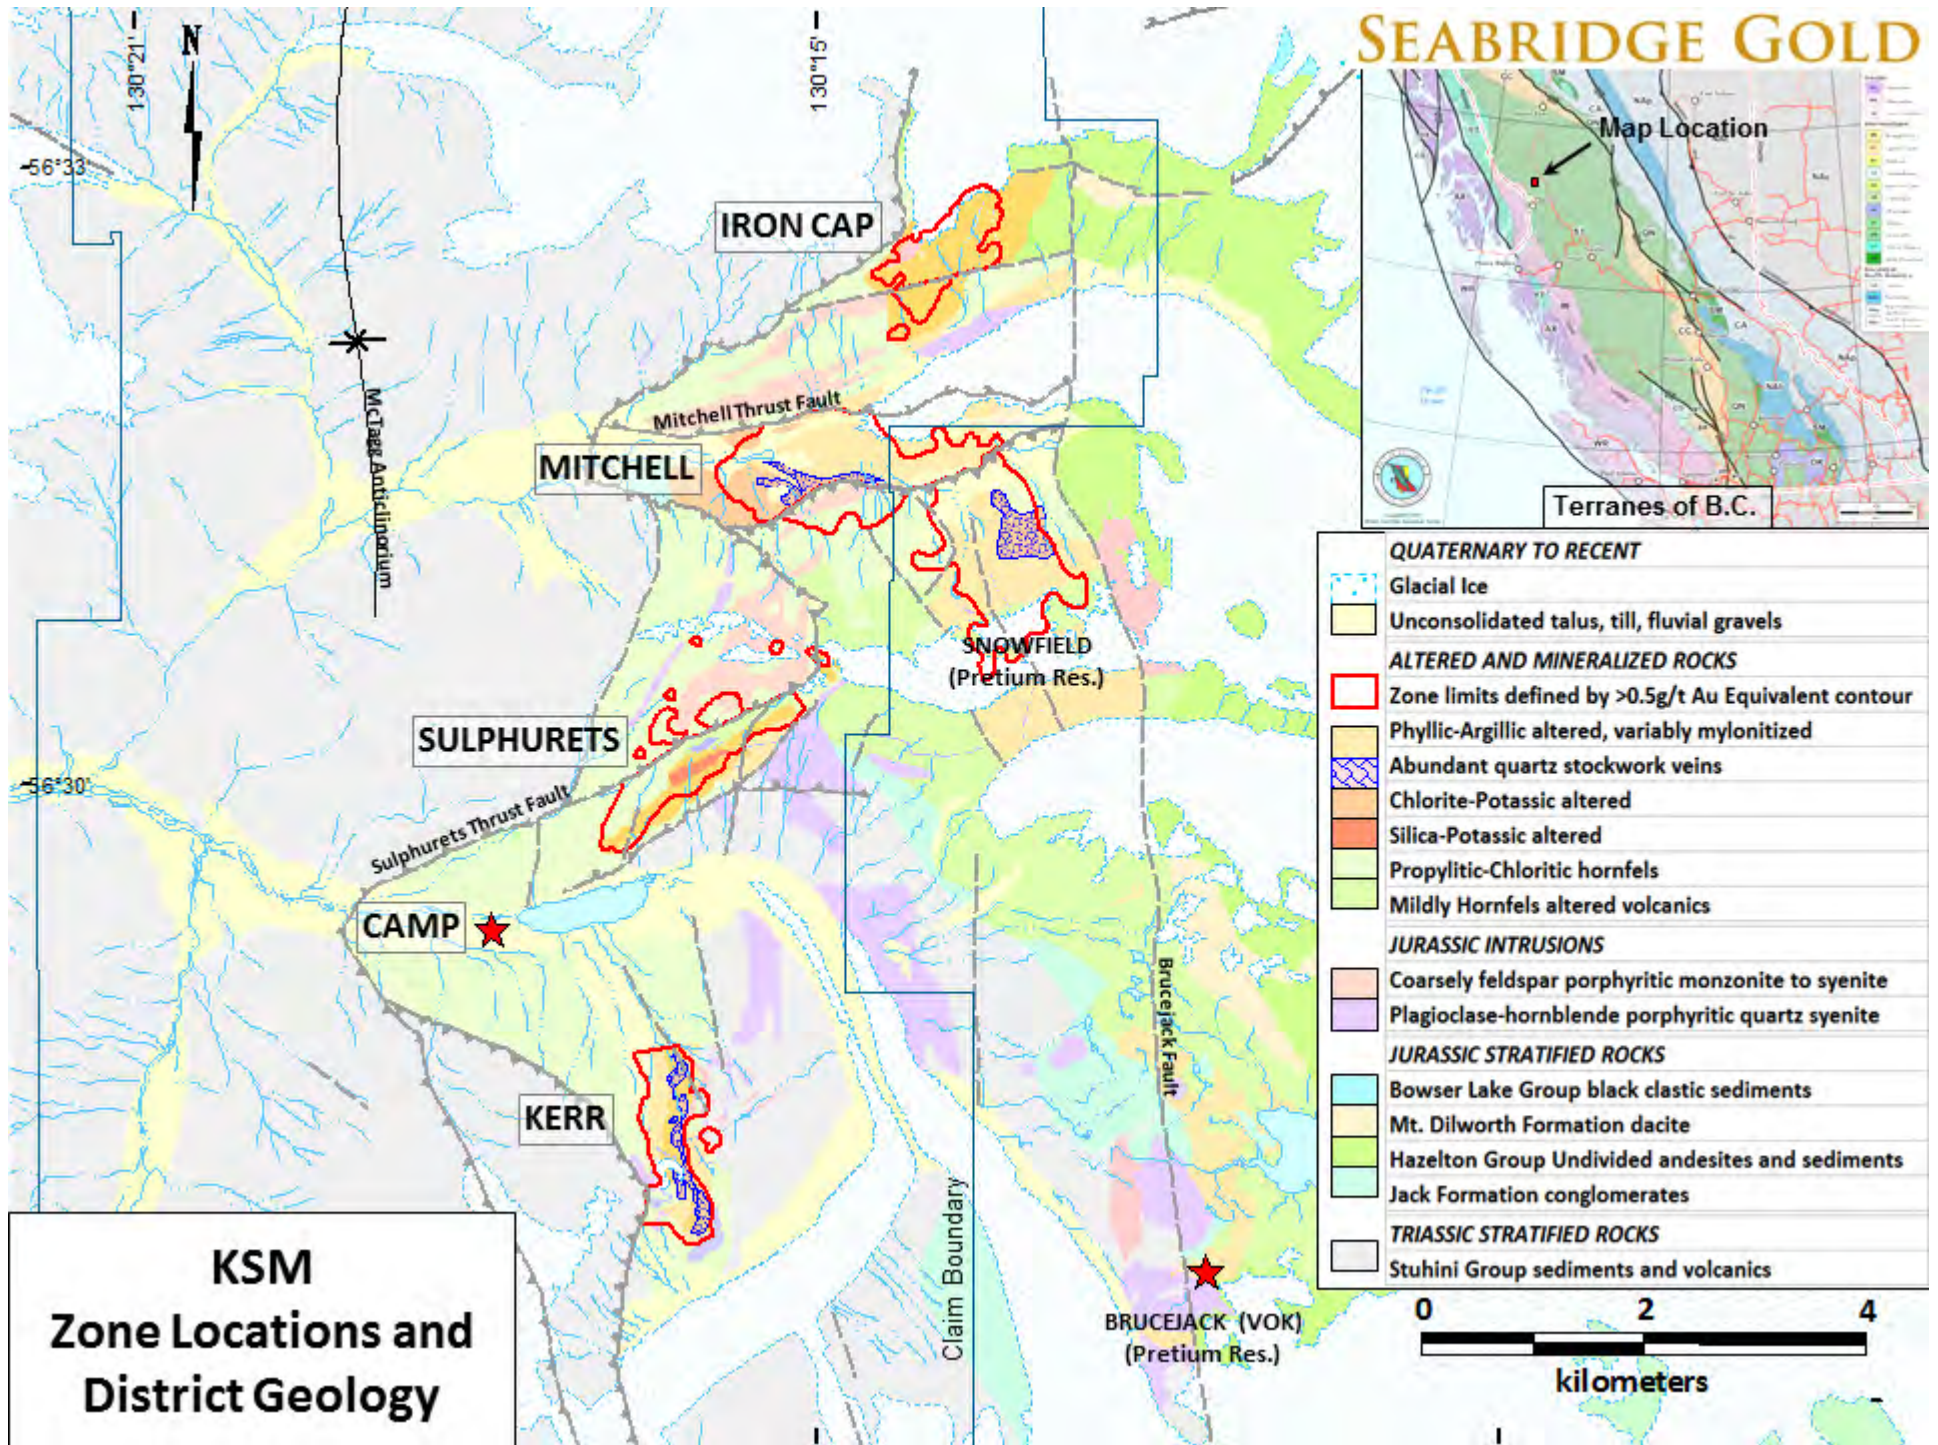

SEABRIDGE GOLD

IRON CAP ZONE

View Looking North

**SULPHURETS
THRUST FAULT**

**IRON CAP ZONE
> 1 g/t Au Eq. Limits**

Iron Cap Moly Zone

IRON CAP FAULT

SULPHURETS ZONE

View Looking North

SULPHURETS
THRUST FAULT

SULPHURETS ZONE
>1 g/t Au Eq. Limits

CONCEPTUAL
PIT BOUNDARY

MITCHELL ZONE

View Looking East

KERR ZONE

View Looking South

KERR ZONE
>1 g/t Au Eq.
Limits

CONCEPTUAL
PIT BOUNDARY

Copper Precipitates on Recently Glaciated Surface at Mitchell Zone

KSM Metal Zoning in Plan View