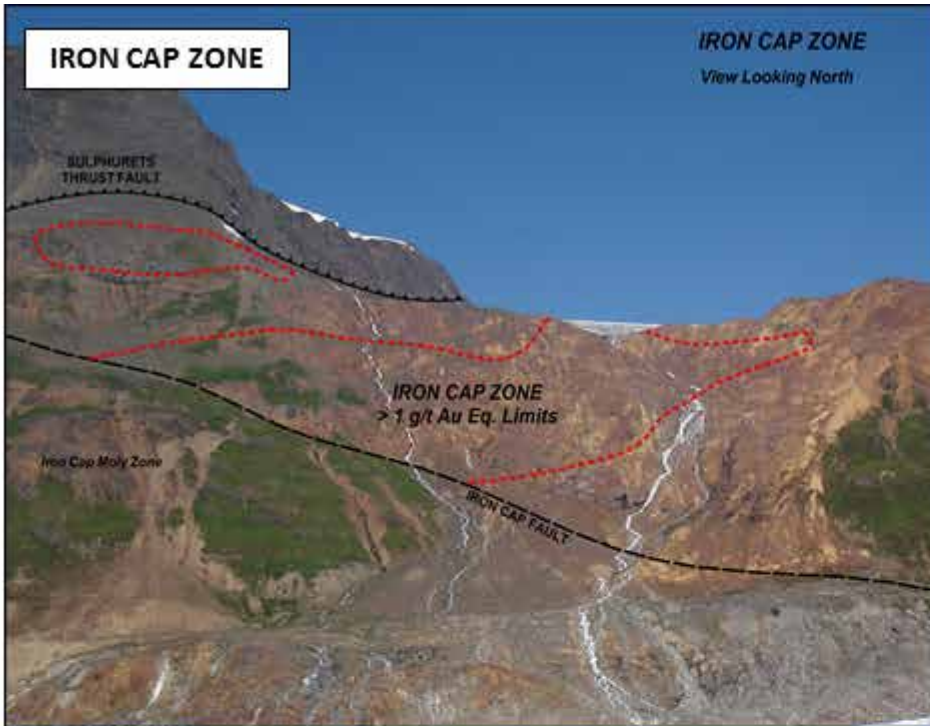

SEABRIDGE GOLD

IRON CAP ZONE

View Looking North

**SULPHURETS
THRUST FAULT**

**IRON CAP ZONE
> 1 g/t Au Eq. Limits**

Iron Cap Moly Zone

IRON CAP FAULT

SULPHURETS ZONE

View Looking North

SULPHURETS
THRUST FAULT

SULPHURETS ZONE
>1 g/t Au Eq. Limits

CONCEPTUAL
PIT BOUNDARY

MITCHELL ZONE

View Looking East

KERR ZONE

View Looking South

KERR ZONE
>1 g/t Au Eq.
Limits

CONCEPTUAL
PIT BOUNDARY

Copper Precipitates on Recently Glaciated Surface at Mitchell Zone

KSM Metal Zoning in Plan View