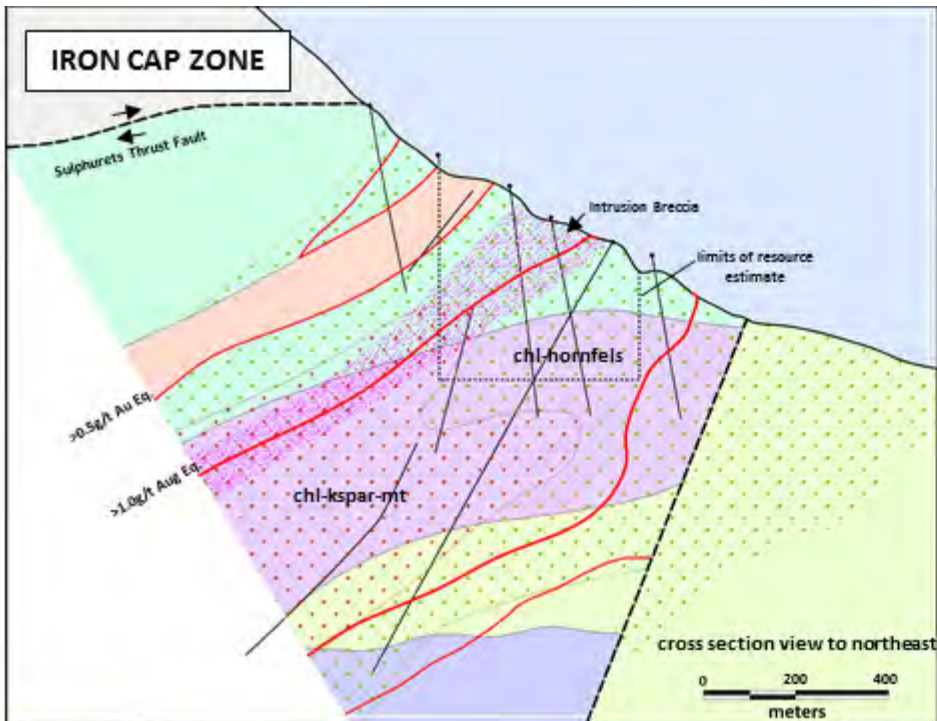

SEABRIDGE GOLD

IRON CAP ZONE

View Looking North

**SULPHURETS
THRUST FAULT**

**IRON CAP ZONE
> 1 g/t Au Eq. Limits**

Iron Cap Moly Zone

IRON CAP FAULT

SULPHURETS ZONE

View Looking North

SULPHURETS
THRUST FAULT

SULPHURETS ZONE
>1 g/t Au Eq. Limits

CONCEPTUAL
PIT BOUNDARY

MITCHELL ZONE

View Looking East

KERR ZONE

View Looking South

KERR ZONE
>1 g/t Au Eq.
Limits

CONCEPTUAL
PIT BOUNDARY

Copper Precipitates on Recently Glaciated Surface at Mitchell Zone

KSM Metal Zoning in Plan View