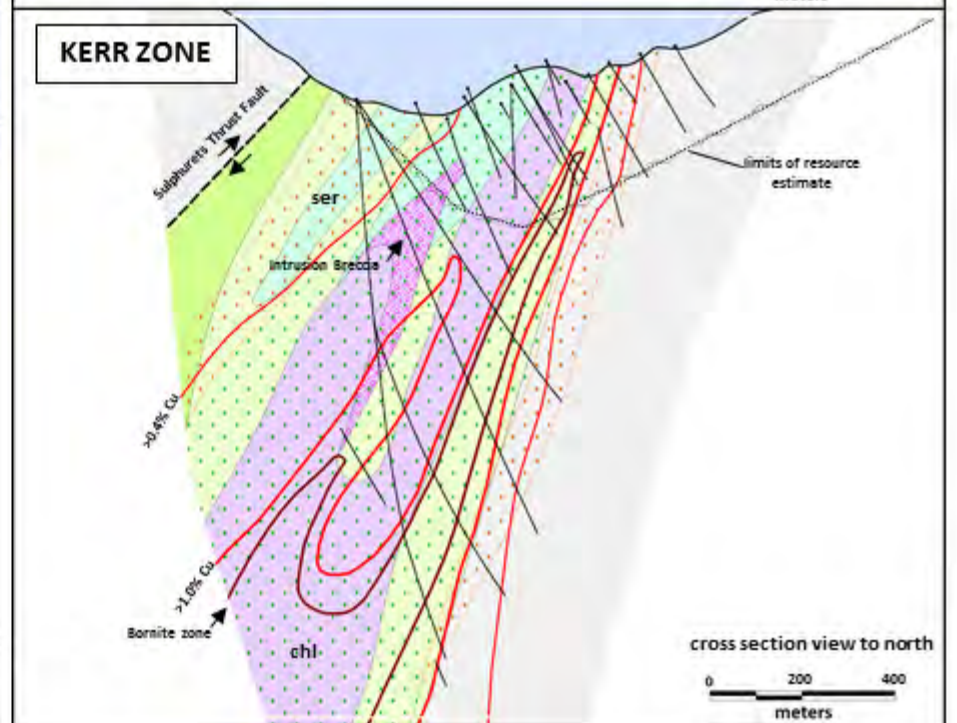

SEABRIDGE GOLD

IRON CAP ZONE

View Looking North

**SULPHURETS
THRUST FAULT**

**IRON CAP ZONE
> 1 g/t Au Eq. Limits**

Iron Cap Moly Zone

IRON CAP FAULT

SULPHURETS ZONE

View Looking North

SULPHURETS
THRUST FAULT

SULPHURETS ZONE
>1 g/t Au Eq. Limits

CONCEPTUAL
PIT BOUNDARY

MITCHELL ZONE

View Looking East

KERR ZONE

View Looking South

KERR ZONE
>1 g/t Au Eq.
Limits

CONCEPTUAL
PIT BOUNDARY

Copper Precipitates on Recently Glaciated Surface at Mitchell Zone

KSM Metal Zoning in Plan View