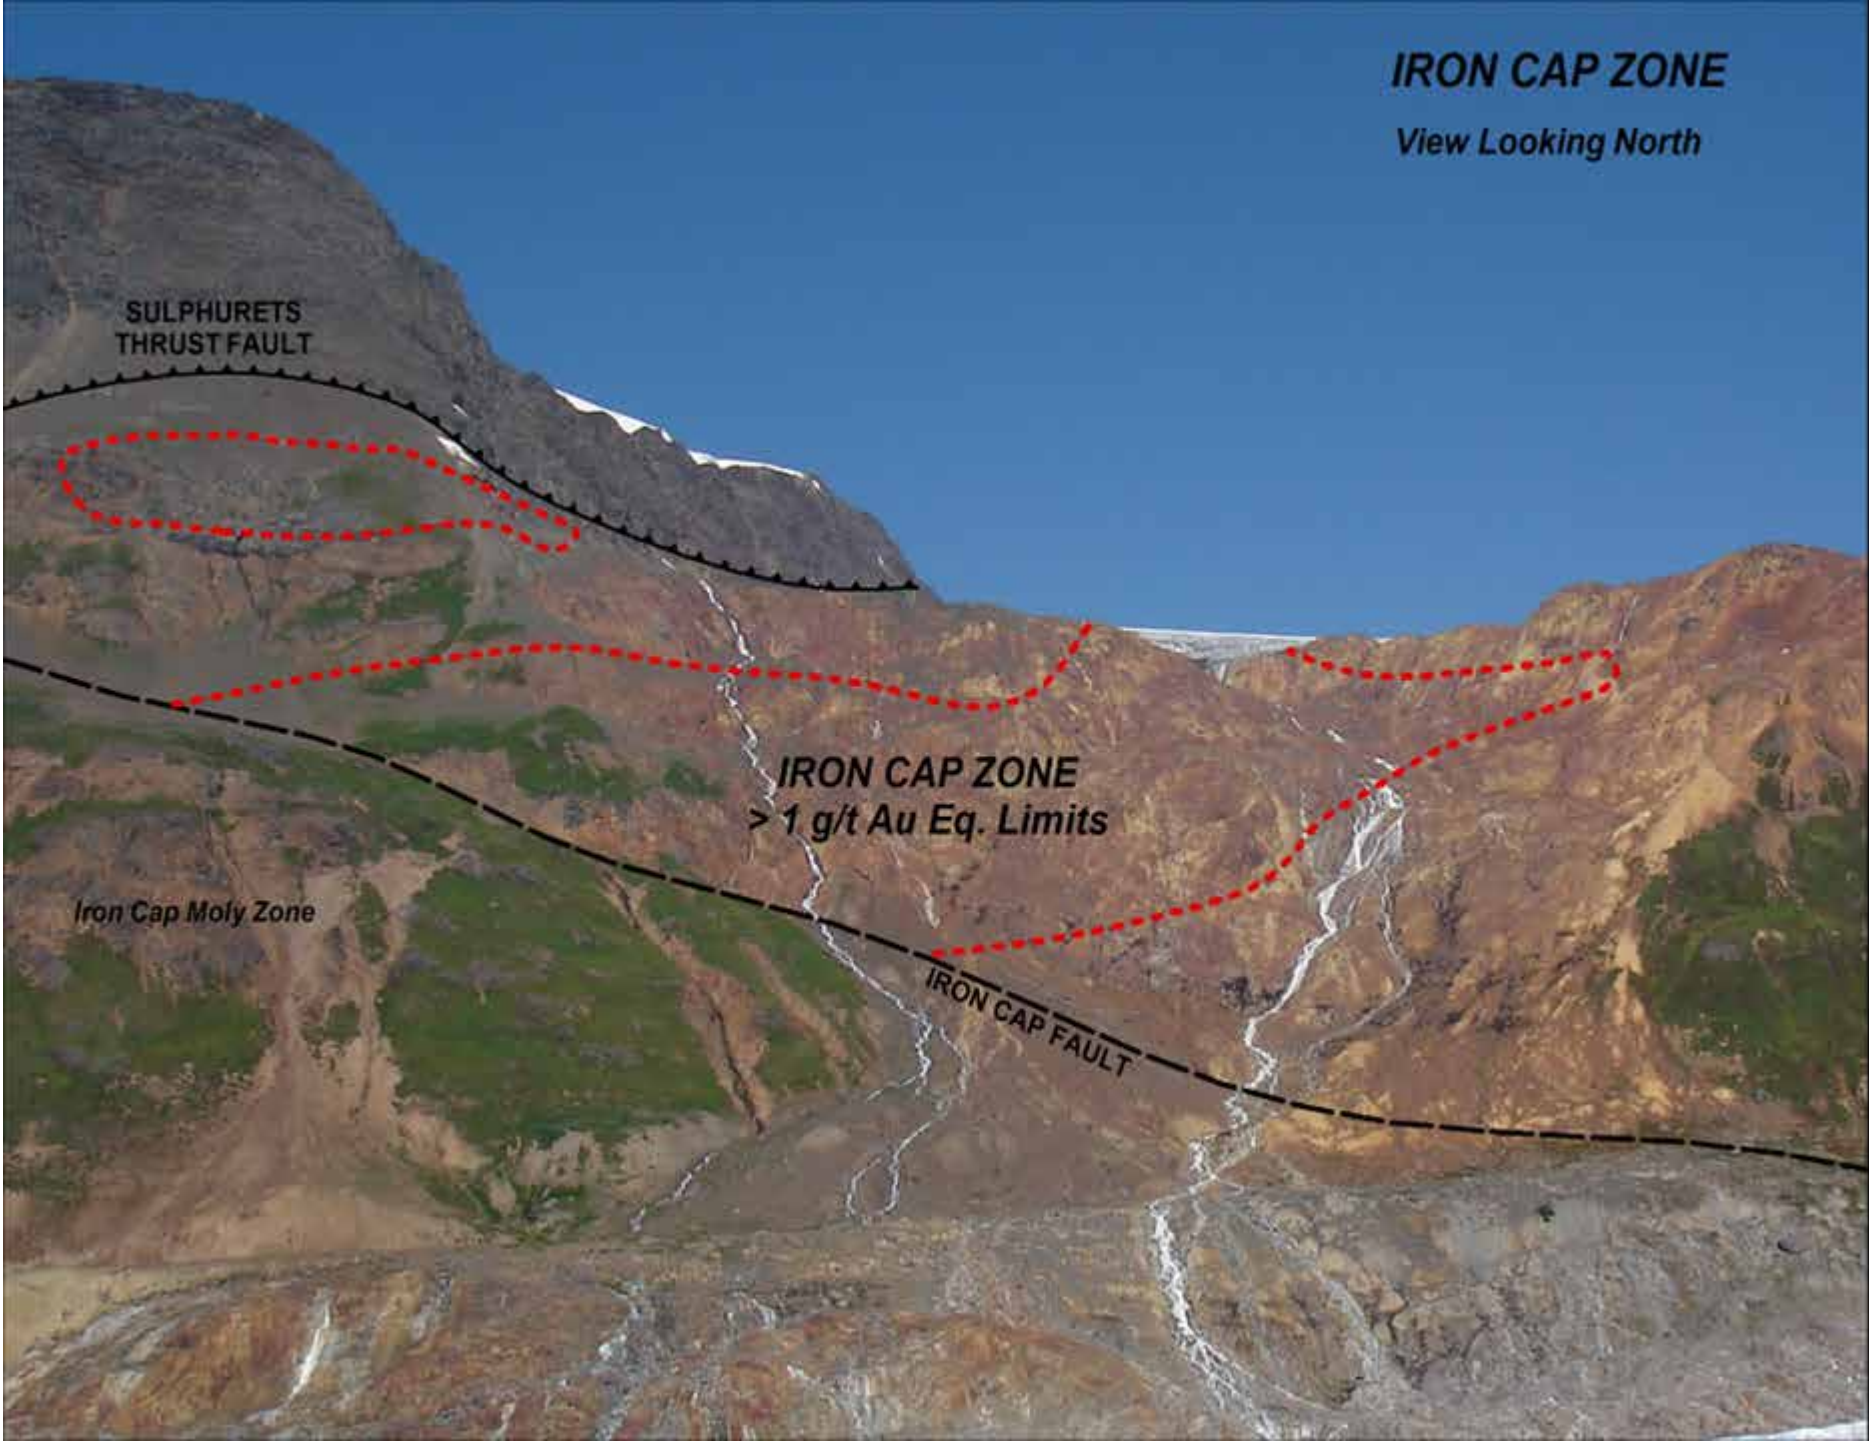

SEABRIDGE GOLD

IRON CAP ZONE

View Looking North

**SULPHURETS
THRUST FAULT**

**IRON CAP ZONE
> 1 g/t Au Eq. Limits**

Iron Cap Moly Zone

IRON CAP FAULT

SULPHURETS ZONE

View Looking North

SULPHURETS
THRUST FAULT

SULPHURETS ZONE
>1 g/t Au Eq. Limits

CONCEPTUAL
PIT BOUNDARY

MITCHELL ZONE

View Looking East

KERR ZONE

View Looking South

KERR ZONE
>1 g/t Au Eq.
Limits

CONCEPTUAL
PIT BOUNDARY

Copper Precipitates on Recently Glaciated Surface at Mitchell Zone

KSM Metal Zoning in Plan View