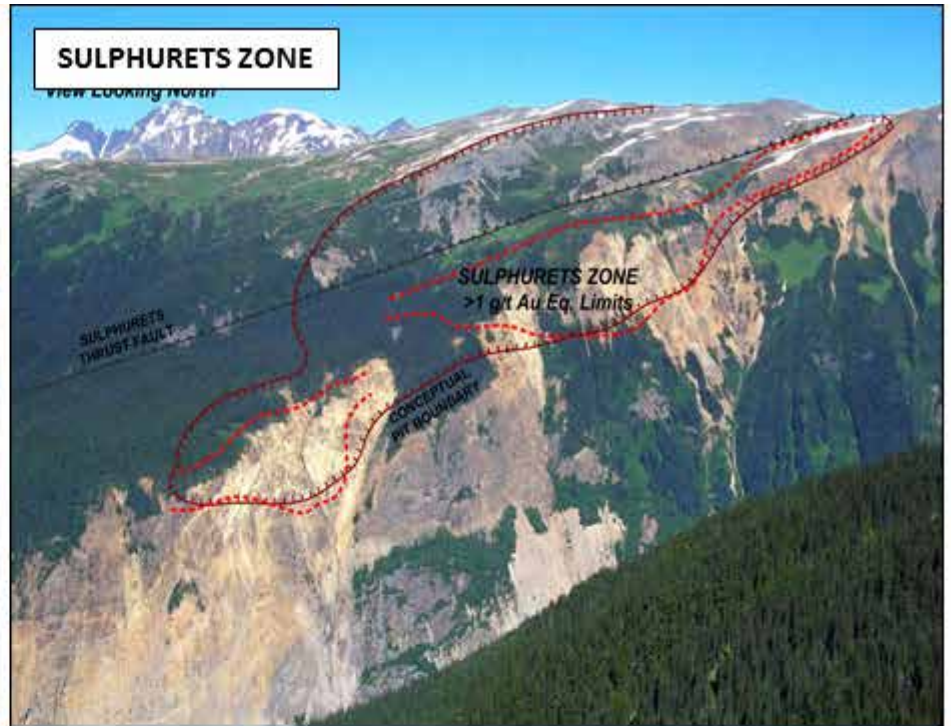

SEABRIDGE GOLD

IRON CAP ZONE

View Looking North

**SULPHURETS
THRUST FAULT**

**IRON CAP ZONE
> 1 g/t Au Eq. Limits**

Iron Cap Moly Zone

IRON CAP FAULT

SULPHURETS ZONE

View Looking North

SULPHURETS
THRUST FAULT

SULPHURETS ZONE
>1 g/t Au Eq. Limits

CONCEPTUAL
PIT BOUNDARY

MITCHELL ZONE

View Looking East

KERR ZONE

View Looking South

KERR ZONE
>1 g/t Au Eq.
Limits

CONCEPTUAL
PIT BOUNDARY

Copper Precipitates on Recently Glaciated Surface at Mitchell Zone

KSM Metal Zoning in Plan View