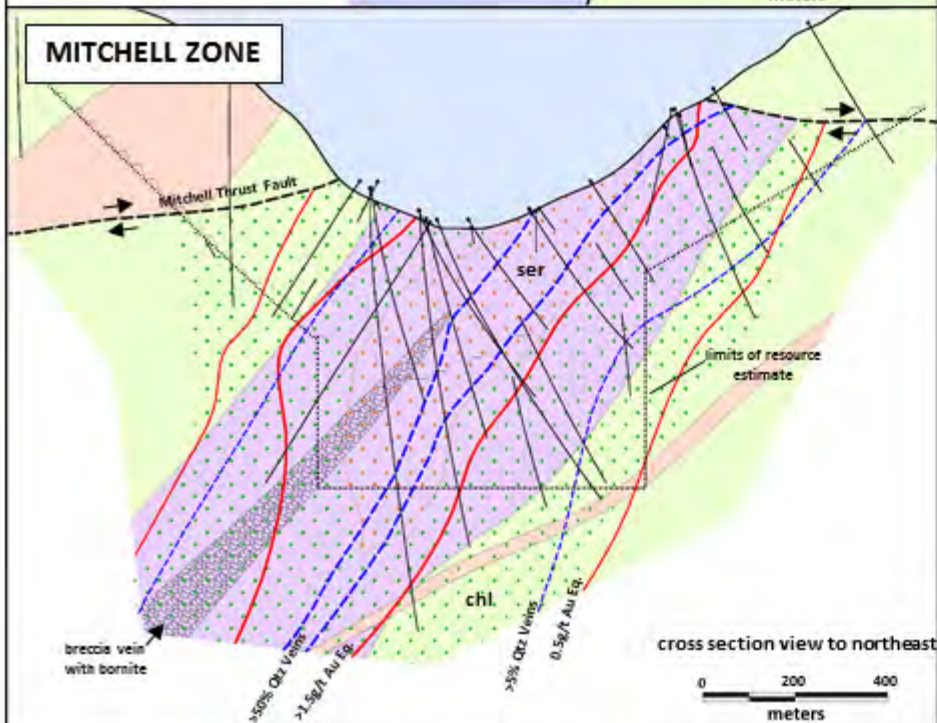

SEABRIDGE GOLD

IRON CAP ZONE

View Looking North

**SULPHURETS
THRUST FAULT**

**IRON CAP ZONE
> 1 g/t Au Eq. Limits**

Iron Cap Moly Zone

IRON CAP FAULT

SULPHURETS ZONE

View Looking North

SULPHURETS
THRUST FAULT

SULPHURETS ZONE
>1 g/t Au Eq. Limits

CONCEPTUAL
PIT BOUNDARY

MITCHELL ZONE

View Looking East

KERR ZONE

View Looking South

KERR ZONE
>1 g/t Au Eq.
Limits

CONCEPTUAL
PIT BOUNDARY

Copper Precipitates on Recently Glaciated Surface at Mitchell Zone

KSM Metal Zoning in Plan View