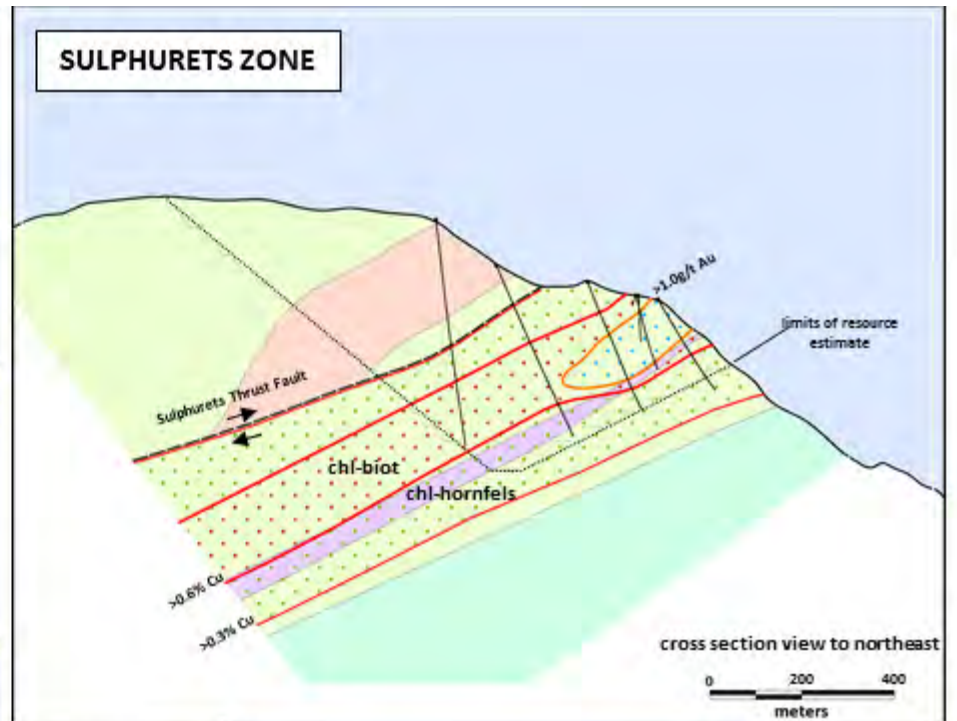

SEABRIDGE GOLD

IRON CAP ZONE

View Looking North

**SULPHURETS
THRUST FAULT**

**IRON CAP ZONE
> 1 g/t Au Eq. Limits**

Iron Cap Moly Zone

IRON CAP FAULT

SULPHURETS ZONE

View Looking North

SULPHURETS
THRUST FAULT

SULPHURETS ZONE
>1 g/t Au Eq. Limits

CONCEPTUAL
PIT BOUNDARY

MITCHELL ZONE

View Looking East

KERR ZONE

View Looking South

KERR ZONE
>1 g/t Au Eq.
Limits

CONCEPTUAL
PIT BOUNDARY

Copper Precipitates on Recently Glaciated Surface at Mitchell Zone

KSM Metal Zoning in Plan View