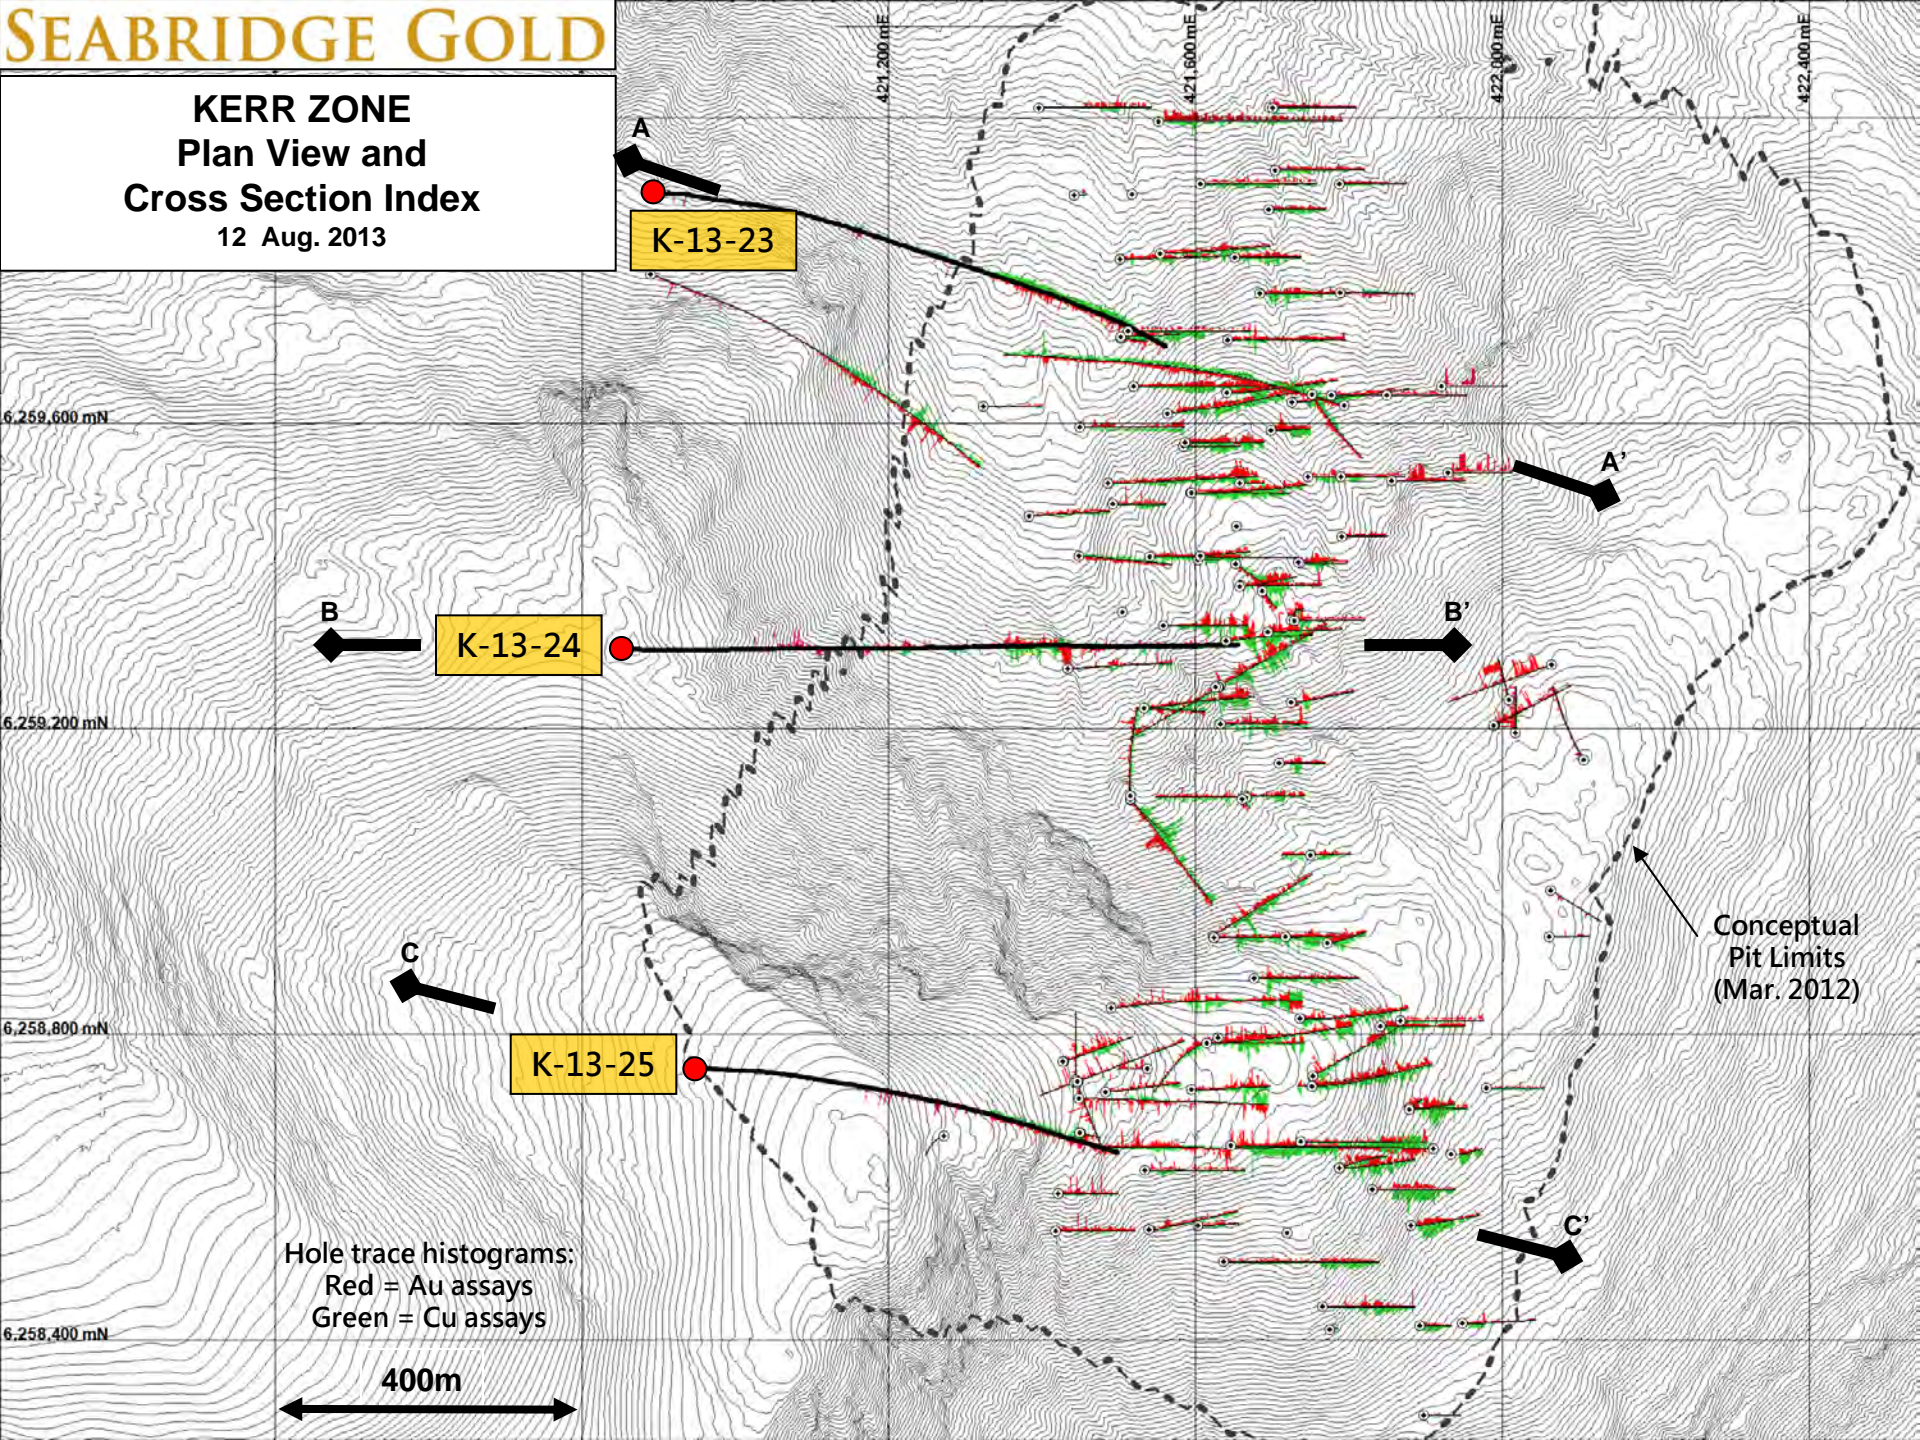

KERR ZONE Plan View and Cross Section Index 12 Aug. 2013

DDH K-13-23 Composite Assay Highlights

KERR ZONE
Cross Section 6259770N
View to North-northeast
12 Aug. 2013

DDH K-13-24 Composite Assay Highlights

KERR ZONE
Cross Section 6259280N
View to North
12 Aug. 2013

DDH K-13-25 Composite Assay Highlights

KERR ZONE
Cross Section 6258650N
View to North
12 Aug. 2013