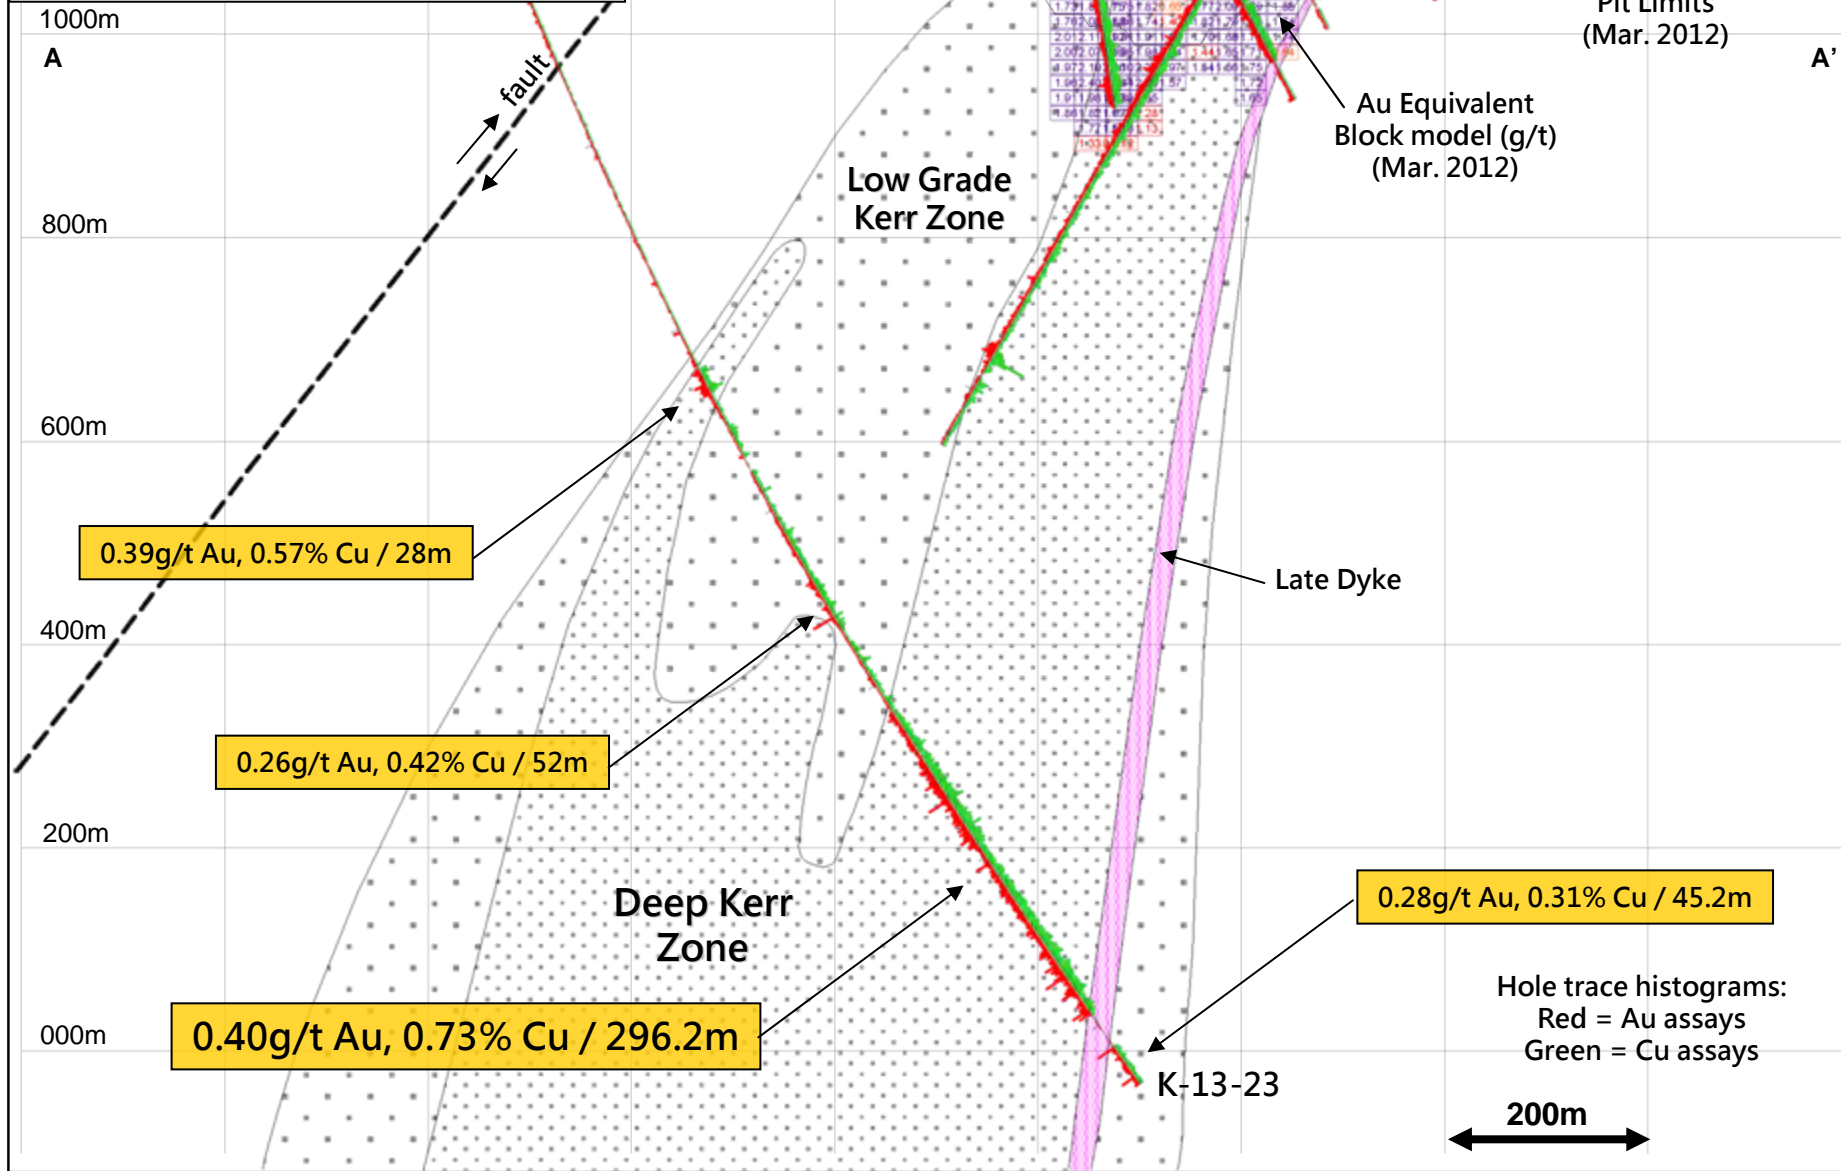

KERR ZONE Plan View and Cross Section Index 12 Aug. 2013

DDH K-13-23 Composite Assay Highlights

KERR ZONE
Cross Section 6259770N
View to North-northeast
12 Aug. 2013

DDH K-13-24 Composite Assay Highlights

KERR ZONE
Cross Section 6259280N
View to North
12 Aug. 2013

DDH K-13-25 Composite Assay Highlights

KERR ZONE
Cross Section 6258650N
View to North
12 Aug. 2013