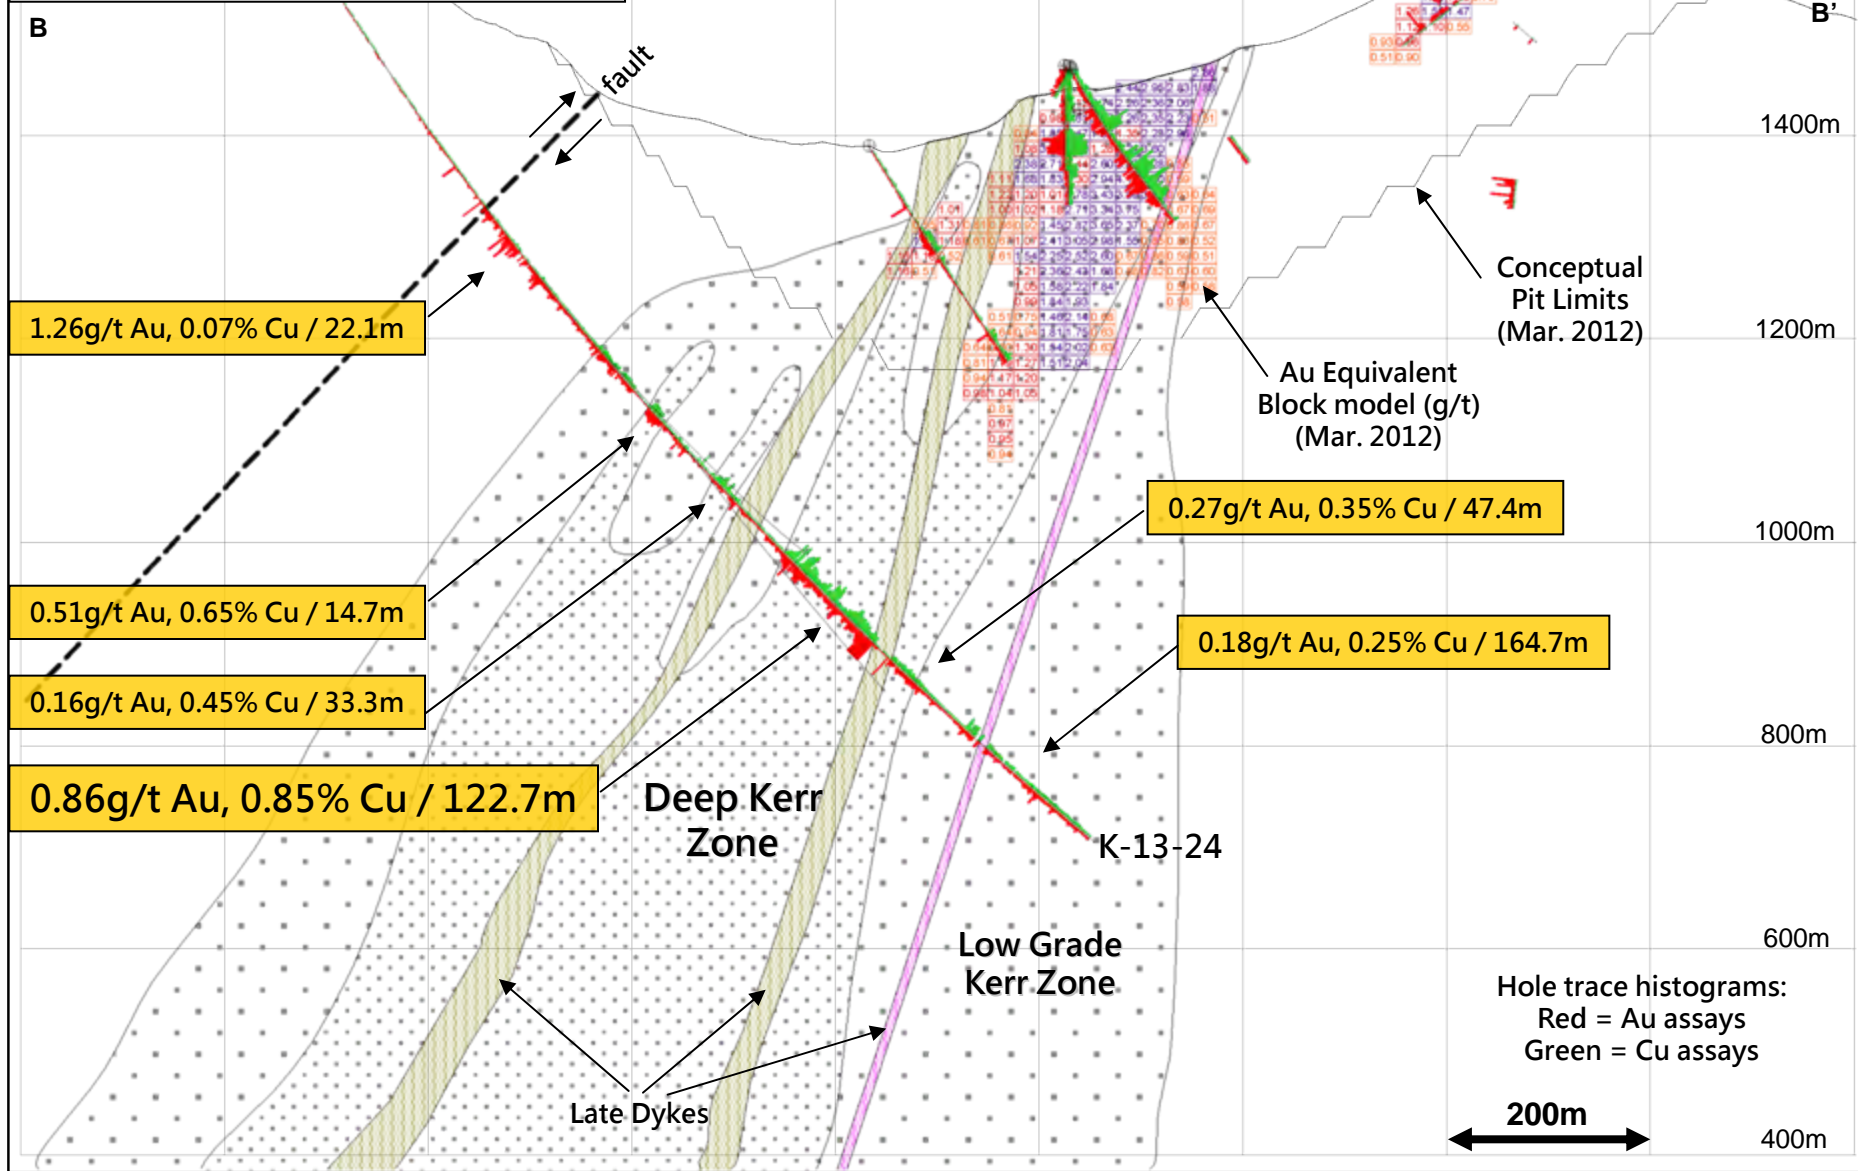

KERR ZONE Plan View and Cross Section Index 12 Aug. 2013

DDH K-13-23 Composite Assay Highlights

KERR ZONE
Cross Section 6259770N
View to North-northeast
12 Aug. 2013

DDH K-13-24 Composite Assay Highlights

KERR ZONE
Cross Section 6259280N
View to North
12 Aug. 2013

DDH K-13-25 Composite Assay Highlights

KERR ZONE
Cross Section 6258650N
View to North
12 Aug. 2013